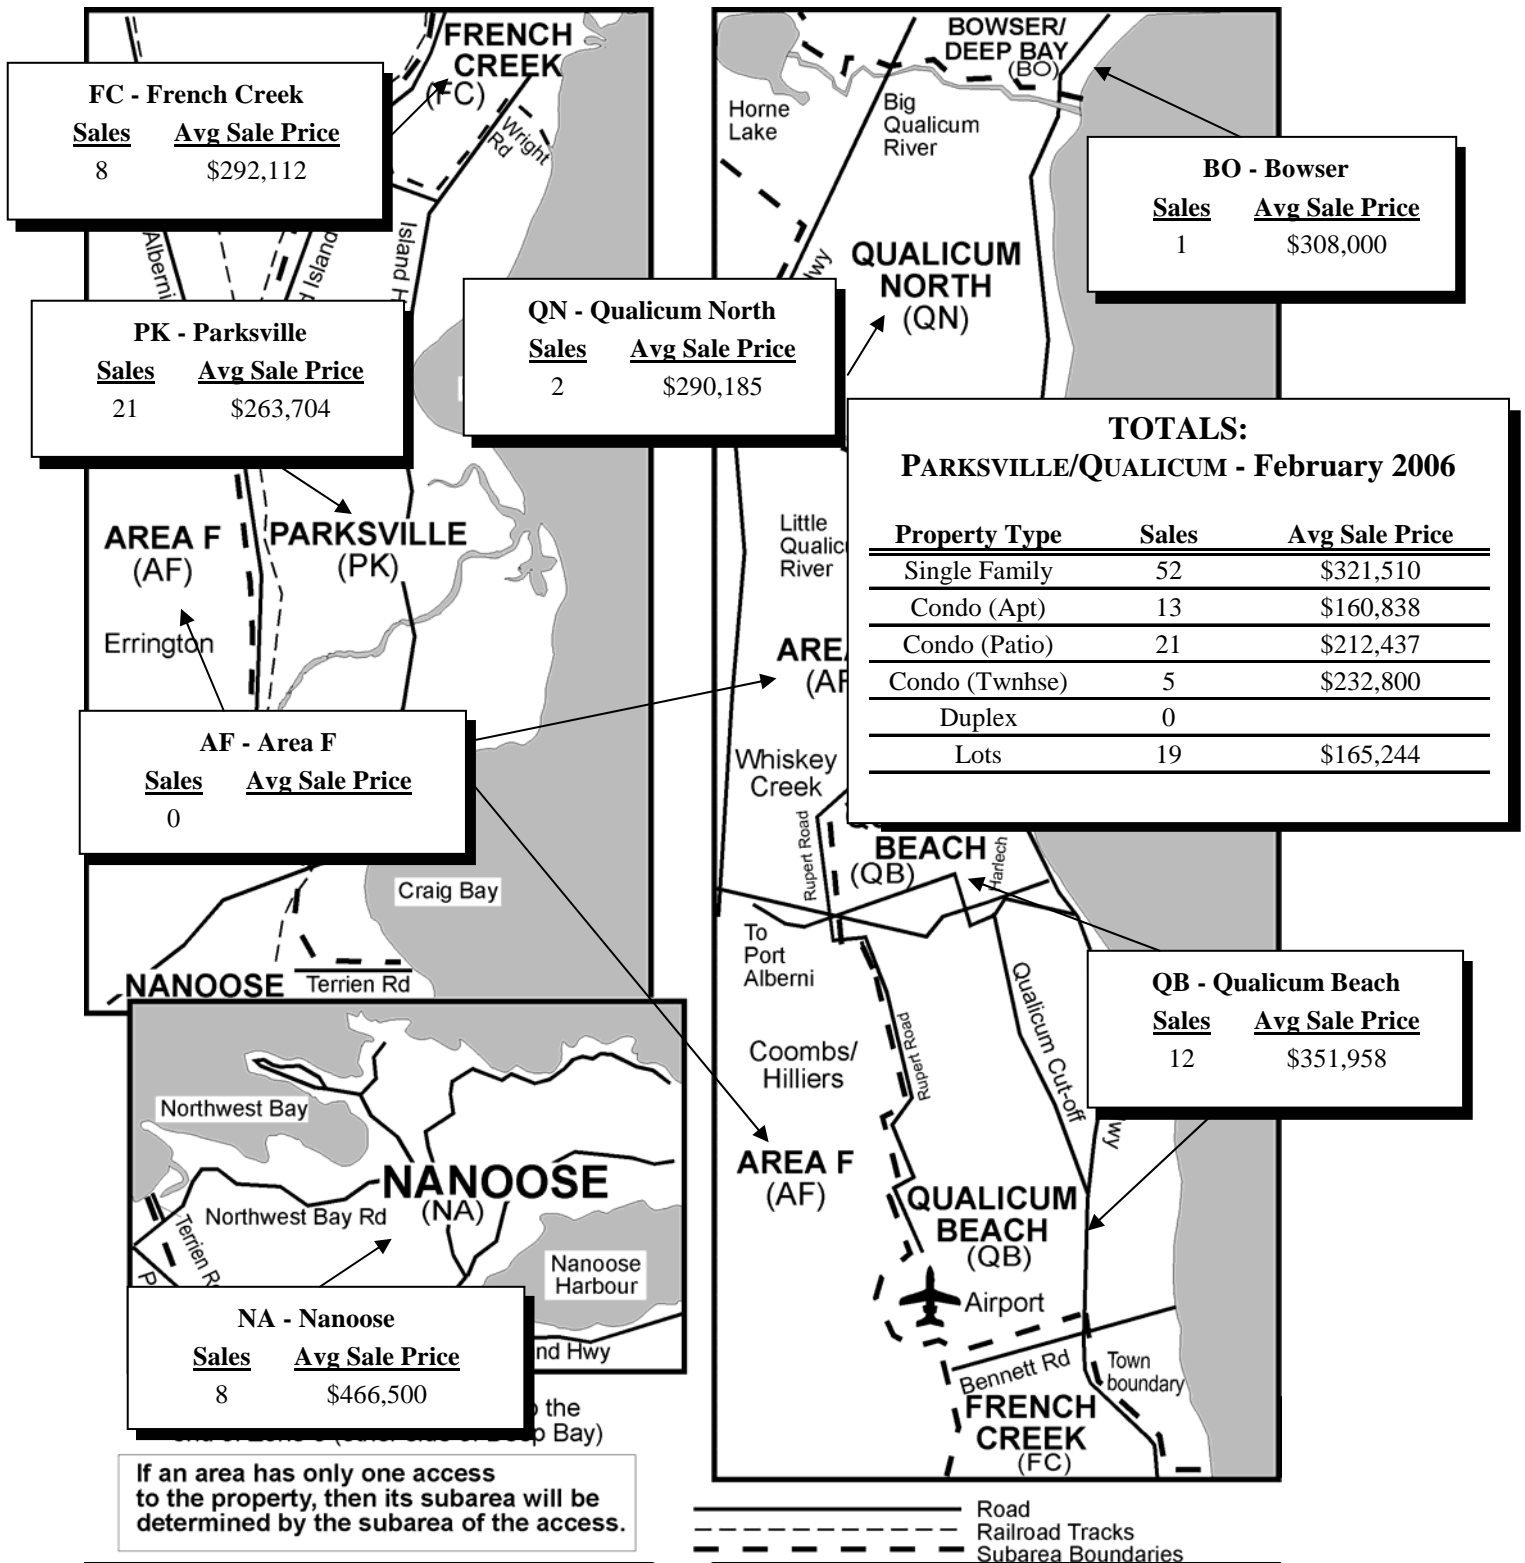

PARKSVILLE/QUALICUM HOME SALES FOR THE MONTH OF FEBRUARY 2006 (Single Family)

*Source: The Vancouver Island Real Estate Board - MLS® Statistics as at February 28, 2006
The above information is believed to be correct, but should not be relied upon without verification.*